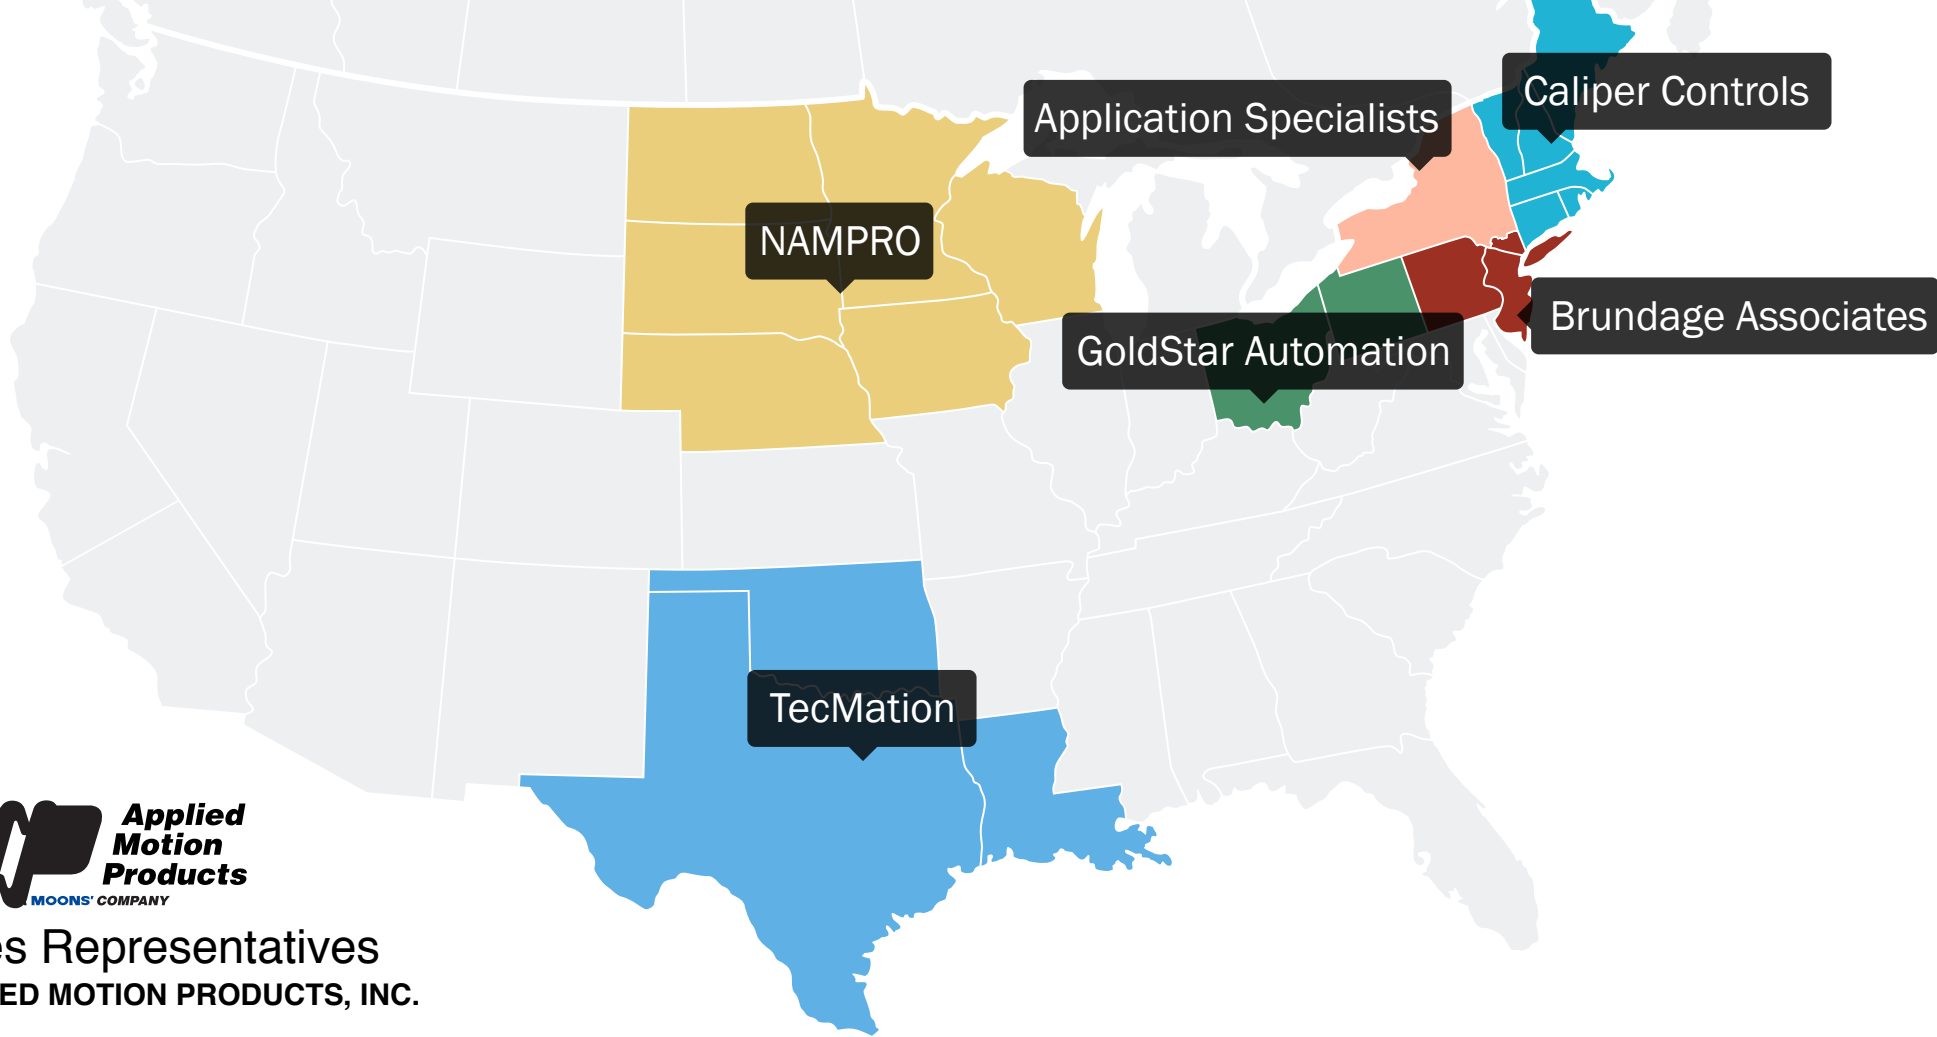

Sales Representatives
APPLIED MOTION PRODUCTS, INC.

2021-01-20

NAMPRO
namproinc.com
sales@namproinc.com
(952) 240-9720

TecMation
tecmation.net
rob.george@tecmation.net
(972) 955-4100

GoldStar Automation
gsautomate.com
bgoldberg@gsautomate.com
(440) 836-2242

Brundage Associates
brundage-inc.com
tommiceli@brundage-inc.com
(973) 521-0552

Application Specialists
app-spec.com
(585) 586-6226

Caliper Controls
calipercontrols.com
support@calipercontrols.com
(860) 824-4426