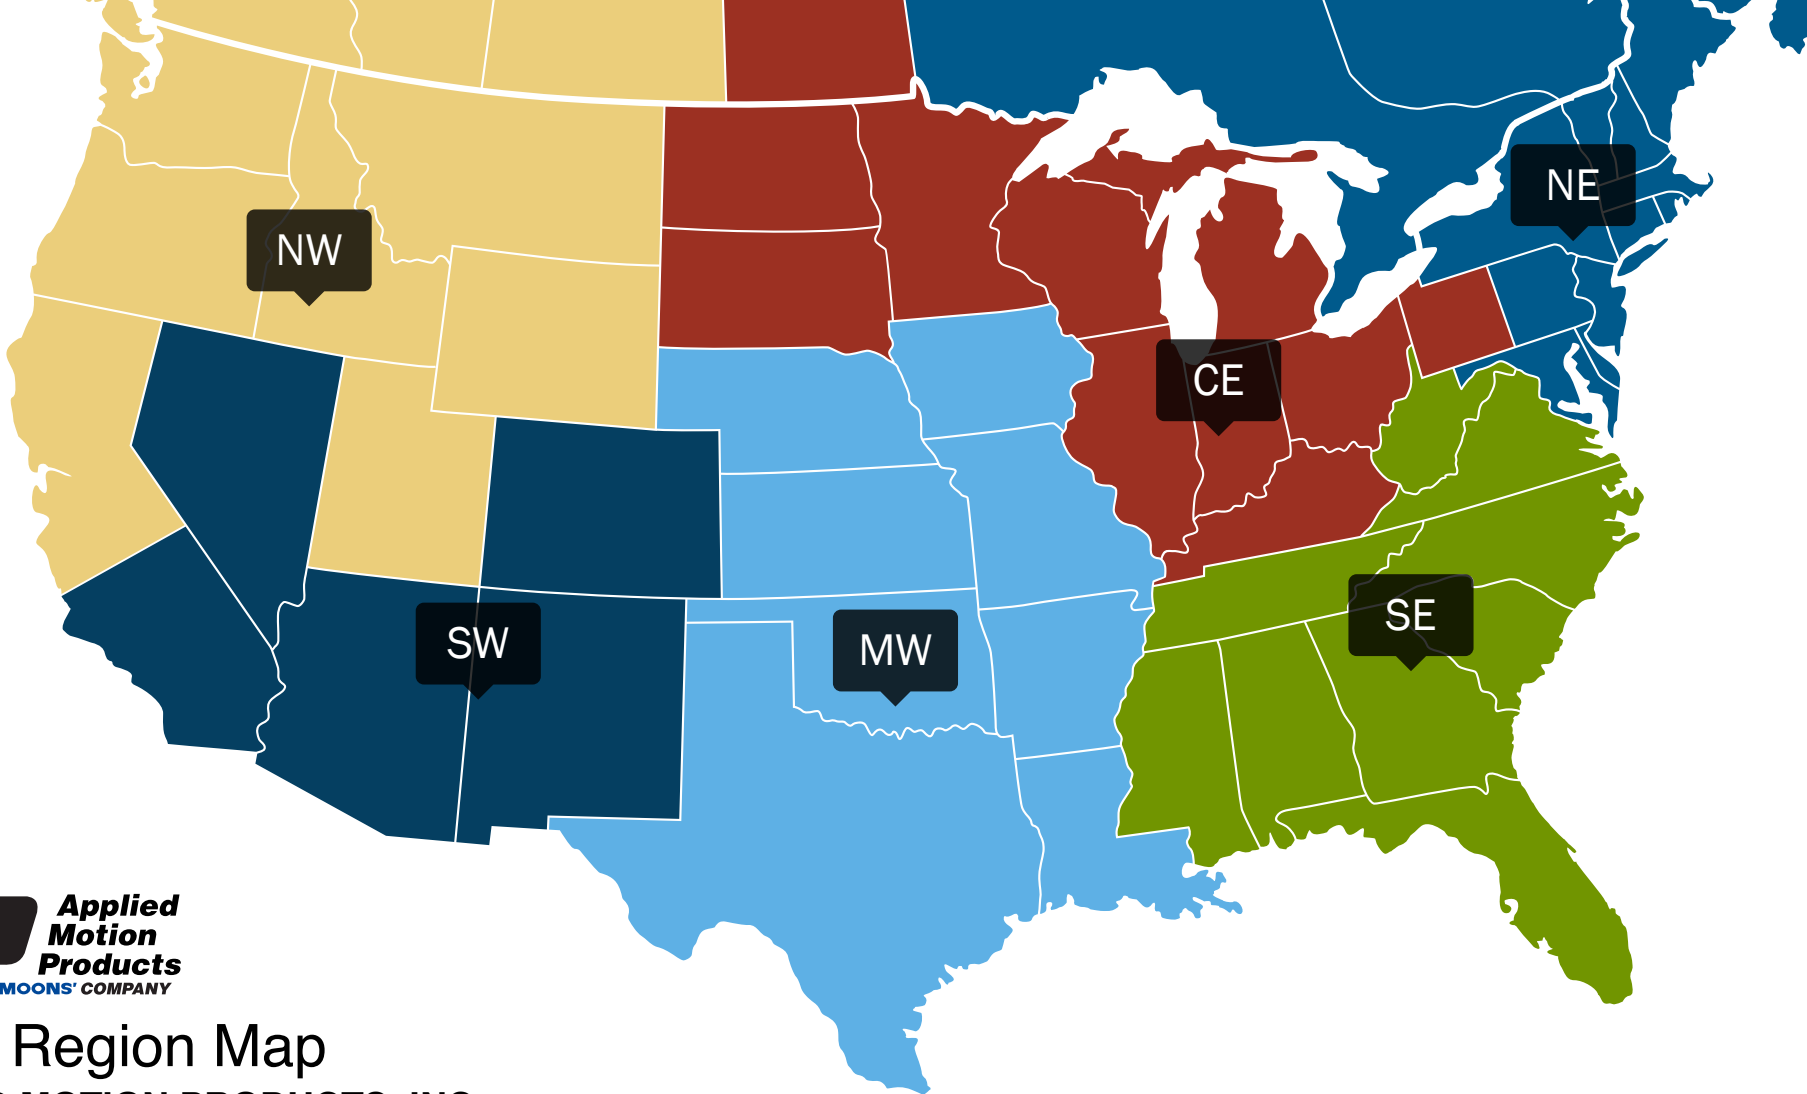

Sales Region Map

APPLIED MOTION PRODUCTS, INC.

2020-06-15

Josh Burns
NORTHWEST REGIONAL SALES MANAGER
 (309) 660-2014
 jburns@applied-motion.com

Ken Doner
CENTRAL REGIONAL SALES MANAGER
 (847) 276-1272
 kdoner@applied-motion